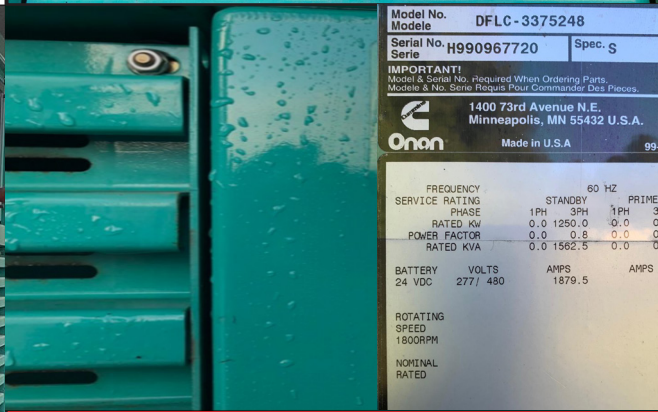

CUMMINS - Onan

MODEL NO: DFCL - 3375248

SERIAL: H990967720

SPEC: S

FREQUENCY	60HZ			
	STANDBY		PRIME	
SERVICE RATING				
PHASE	1PM	3PM	1PM	3PM
RATED KW	0.0	1250.0	0.0	0.0
POWER FACTOR	0.0	0.6	0.0	0.0
RATED KVA	0.0	1562.5	0.0	0.0

BATTERY	VOLTS	AMPS	AMPS
24 VOC	277/ 480	1879.5	

ROTATING SPEED 1800 RPM

NOMINAL RATED

WIRING DIAGRAM 0612 - 6658?

1250KW DIESEL GENERATOR

Year: 1999 / Hours: 584

Sound Attenuated enclosure with base fuel tank

Cummins Onan

Model No. DFCL-3375248
 Model: DFCL-3375248
 Serial No. H990967720 Spec. S
 Serie: H990967720
IMPORTANT!
 Model & Serial No. Required When Ordering Parts.
 Model & No. Serie Requis Pour Commander Des Pieces.
 1400 73rd Avenue N.E.
 Minneapolis, MN 55432 U.S.A.
 Onan Made in U.S.A. 99-245

ROTATING SPEED 1800RPM
 NOMINAL RATED

Switch Gear

Data Plate:

- S/N: 33143322
- Model: KTA50-G3

Weight & Dimensions:

- 24' L x 8'6" W x 10' H
- 40,000 lbs
- Exhaust Pipe - 12'6" L x 3'4" L / 2,100 lbs
- Air Intake Hoods (2/e) - L x W x H / 900 lbs/e
- Dedicated Lowboy